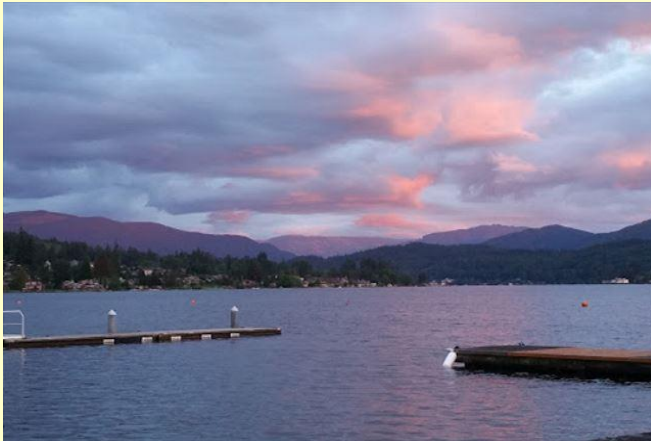

## Silver Beach Condo

This property has a 30 night minimum stay. The Silver Beach Condo is bright and airy, sitting right on the North shore of beautiful Lake Whatcom. This fully furnished, 2 bedroom, 1 bathroom condo features a gas fireplace, covered deck, fully equipped kitchen, and a staircase leading down to a large grassy lawn with lake and dock access. Enjoy your view of the lake and foothills from the large living and dining room windows. Bring your water toys or simply enjoy curling up with a cup of coffee and a good book. This condo is perfect for vacations, business travelers, or anyone wanting to enjoy the serenity of the lake during their stay in Bellingham!

2 Bedrooms  
1 Bathroom  
  
1 Double Beds  
0 Twin Beds  
  
\$175.00

Conveniently located just 10 minutes from downtown or historic Fairhaven. While touring the town, enjoy a delicious meal from one of the many local restaurants, try a local brew from one of more than 15 local breweries and tap houses, explore all our waterfront parks, peruse the local boutiques or catch a movie or live music show at one of the local venues. If you wish to explore further you are only 50 miles from Vancouver, British Columbia and an hour from Mount Baker. Whatever your interest, there is something here for everyone in every season.