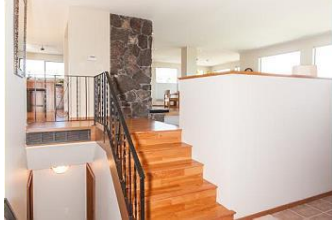

OneSuiteWorld, LLC
316 E McLeod Road, #108
Bellingham, WA 98226
(360) 366-8995

OneSuiteStay Vacation & Short-Term Rentals

Terrace Place Guest House

This northwest style home welcomes you from the moment you arrive. Walk in the door to an open living space with stone fireplace, wood floors and picture windows that take in the panoramic ocean view. Main floor has master bedroom with en-suite bath and private deck with the beautiful bay view. Bedrooms 1, 2, & 3, and 2nd full bathroom are also located on the main floor. The homes lower level has the 2nd Master bedroom with a wood fireplace and 3rd bathroom with shower across the hall. Sliding doors off the kitchen and lounge area open up to private deck, grass yard, and peaceful water feature. This unique home is located within walking

5 Bedrooms
3 Bathroom

0 Double Beds
0 Twin Beds

\$225.00

distance of Fairhaven Village, walking trails, Marine Park, and the Bellingham Ferry terminal.

Amenities Include: combination tub/shower, queen, shower, toilet, tub, bay/sound, Satellite / Cable, Television, Clothes Dryer, Fireplace, Heating, Linens Provided, Living Room, Parking, Towels Provided, Washing Machine, Coffee Maker, Dishes & Utensils, Dishwasher, Kitchen, Microwave, Oven, Refrigerator, Stove, Toaster, beachcombing, photography, scenic drives, sight seeing, walking, ATM/bank, fitness center, groceries, Ocean View, Water View, Deck / Patio, Outdoor Grill, Full Kitchen, Refrigerator, Coffee Maker, Ice Maker, Microwave, Toaster, Cookware, Washer & Dryer, High Speed Internet, Fireplace, Deck, Patio, Balcony, Gas Grill, Water Feature