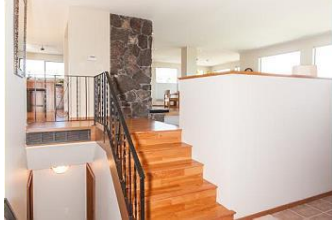

OneSuiteWorld, LLC
316 E McLeod Road, #108
Bellingham, WA 98226
(360) 366-8995

OneSuiteStay Vacation & Short-Term Rentals

Terrace Place Guest House

This northwest style home welcomes you from the moment you arrive. Walk in the door to an open living space with stone fireplace, wood floors and picture windows that take in the panoramic ocean view. Main floor has master bedroom with en-suite bath and private deck with the beautiful bay view. Bedrooms 1, 2, & 3, and 2nd full bathroom are also located on the main floor. The homes lower level has the 2nd Master bedroom with a wood fireplace and 3rd bathroom with shower across the hall. Sliding doors off the kitchen and lounge area open up to private deck, grass yard, and peaceful water feature. This unique home is located within walking

5 Bedrooms

3 Bathroom

0 Double Beds

0 Twin Beds

\$225.00

distance of Fairhaven Village, walking trails, Marine Park, and the Bellingham Ferry terminal.

Amenities Include: combination tub/shower, queen, shower, toilet, tub, bay/sound, Satellite / Cable, Television, Clothes Dryer, Fireplace, Heating, Linens Provided, Living Room, Parking, Towels Provided, Washing Machine, Coffee Maker, Dishes & Utensils, Dishwasher, Kitchen, Microwave, Oven, Refrigerator, Stove, Toaster, beachcombing, photography, scenic drives, sight seeing, walking, ATM/bank, fitness center, groceries, Ocean View, Water View, Deck / Patio, Outdoor Grill, Full Kitchen, Refrigerator, Coffee Maker, Ice Maker, Microwave, Toaster, Cookware, Washer & Dryer, High Speed Internet, Fireplace, Deck, Patio, Balcony, Gas Grill, Water Feature