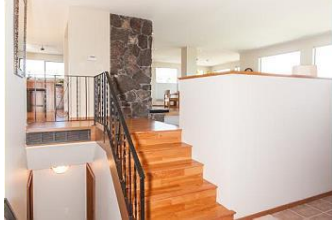

OneSuiteWorld, LLC
316 E McLeod Road, #108
Bellingham, WA 98226
(360) 366-8995

OneSuiteStay Vacation & Short-Term Rentals

Terrace Place Guest House

This northwest style home welcomes you from the moment you arrive. Walk in the door to an open living space with stone fireplace, wood floors and picture windows that take in the panoramic ocean view. Main floor has master bedroom with en-suite bath and private deck with the beautiful bay view. Bedrooms 1, 2, & 3, and 2nd full bathroom are also located on the main floor. The homes lower level has the 2nd Master bedroom with a wood fireplace and 3rd bathroom with shower across the hall. Sliding doors off the kitchen and lounge area open up to private deck, grass yard, and peaceful water feature. This unique home is located within walking

5 Bedrooms
3 Bathroom

0 Double Beds
0 Twin Beds

\$300.00

distance of Fairhaven Village, walking trails, Marine Park, and the Bellingham Ferry terminal.

Amenities Include: combination tub/shower, queen, shower, toilet, tub, bay/sound, Satellite / Cable, Television, Clothes Dryer, Fireplace, Heating, Linens Provided, Living Room, Parking, Towels Provided, Washing Machine, Coffee Maker, Dishes & Utensils, Dishwasher, Kitchen, Microwave, Oven, Refrigerator, Stove, Toaster, beachcombing, photography, scenic drives, sight seeing, walking, ATM/bank, fitness center, groceries, Ocean View, Water View, Deck / Patio, Outdoor Grill, Full Kitchen, Refrigerator, Coffee Maker, Ice Maker, Microwave, Toaster, Cookware, Washer & Dryer, High Speed Internet, Fireplace, Deck, Patio, Balcony, Gas Grill, Water Feature